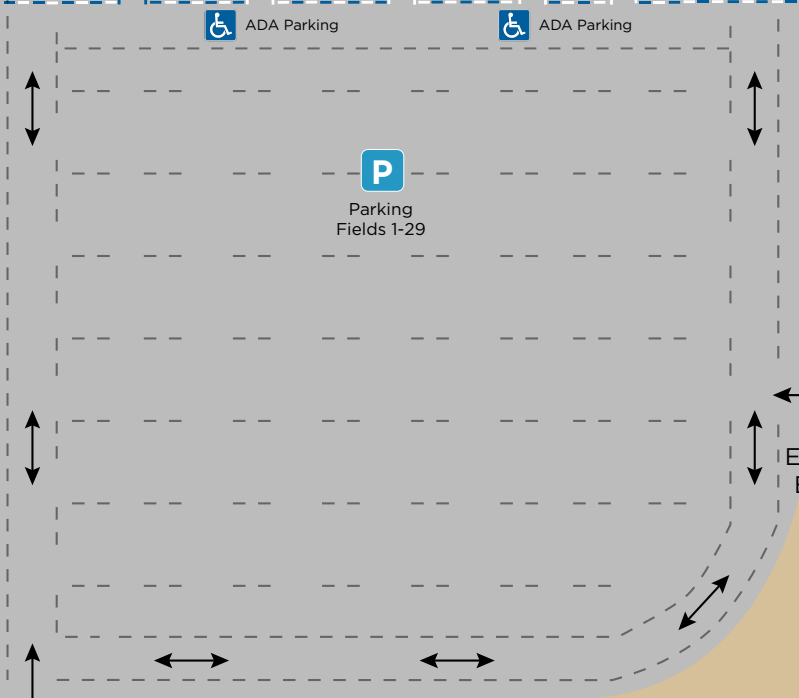

Enter
Exit

OAK ROAD

Enter/Exit

Enter/Exit

MYRTLE AVE →

Enter

edpsoccer.com/edp-easter-showdown