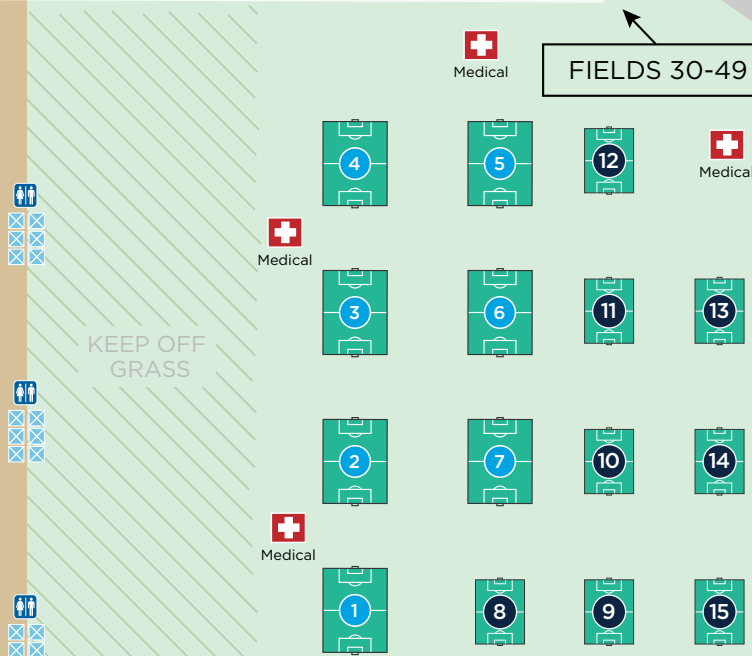

Tuckahoe Turf Farms

EDP Easter Showdown | 9U-19U Boys & Girls

Boys: Friday, April 3, 2026 | Girls: Saturday, April 4, 2026
401 North Myrtle, Hammonton, NJ 08037

FIELDS 1-29

FIELDS 30-49

NO PARKING

MYRTLE AVENUE

WALKER ROAD

UNION ROAD